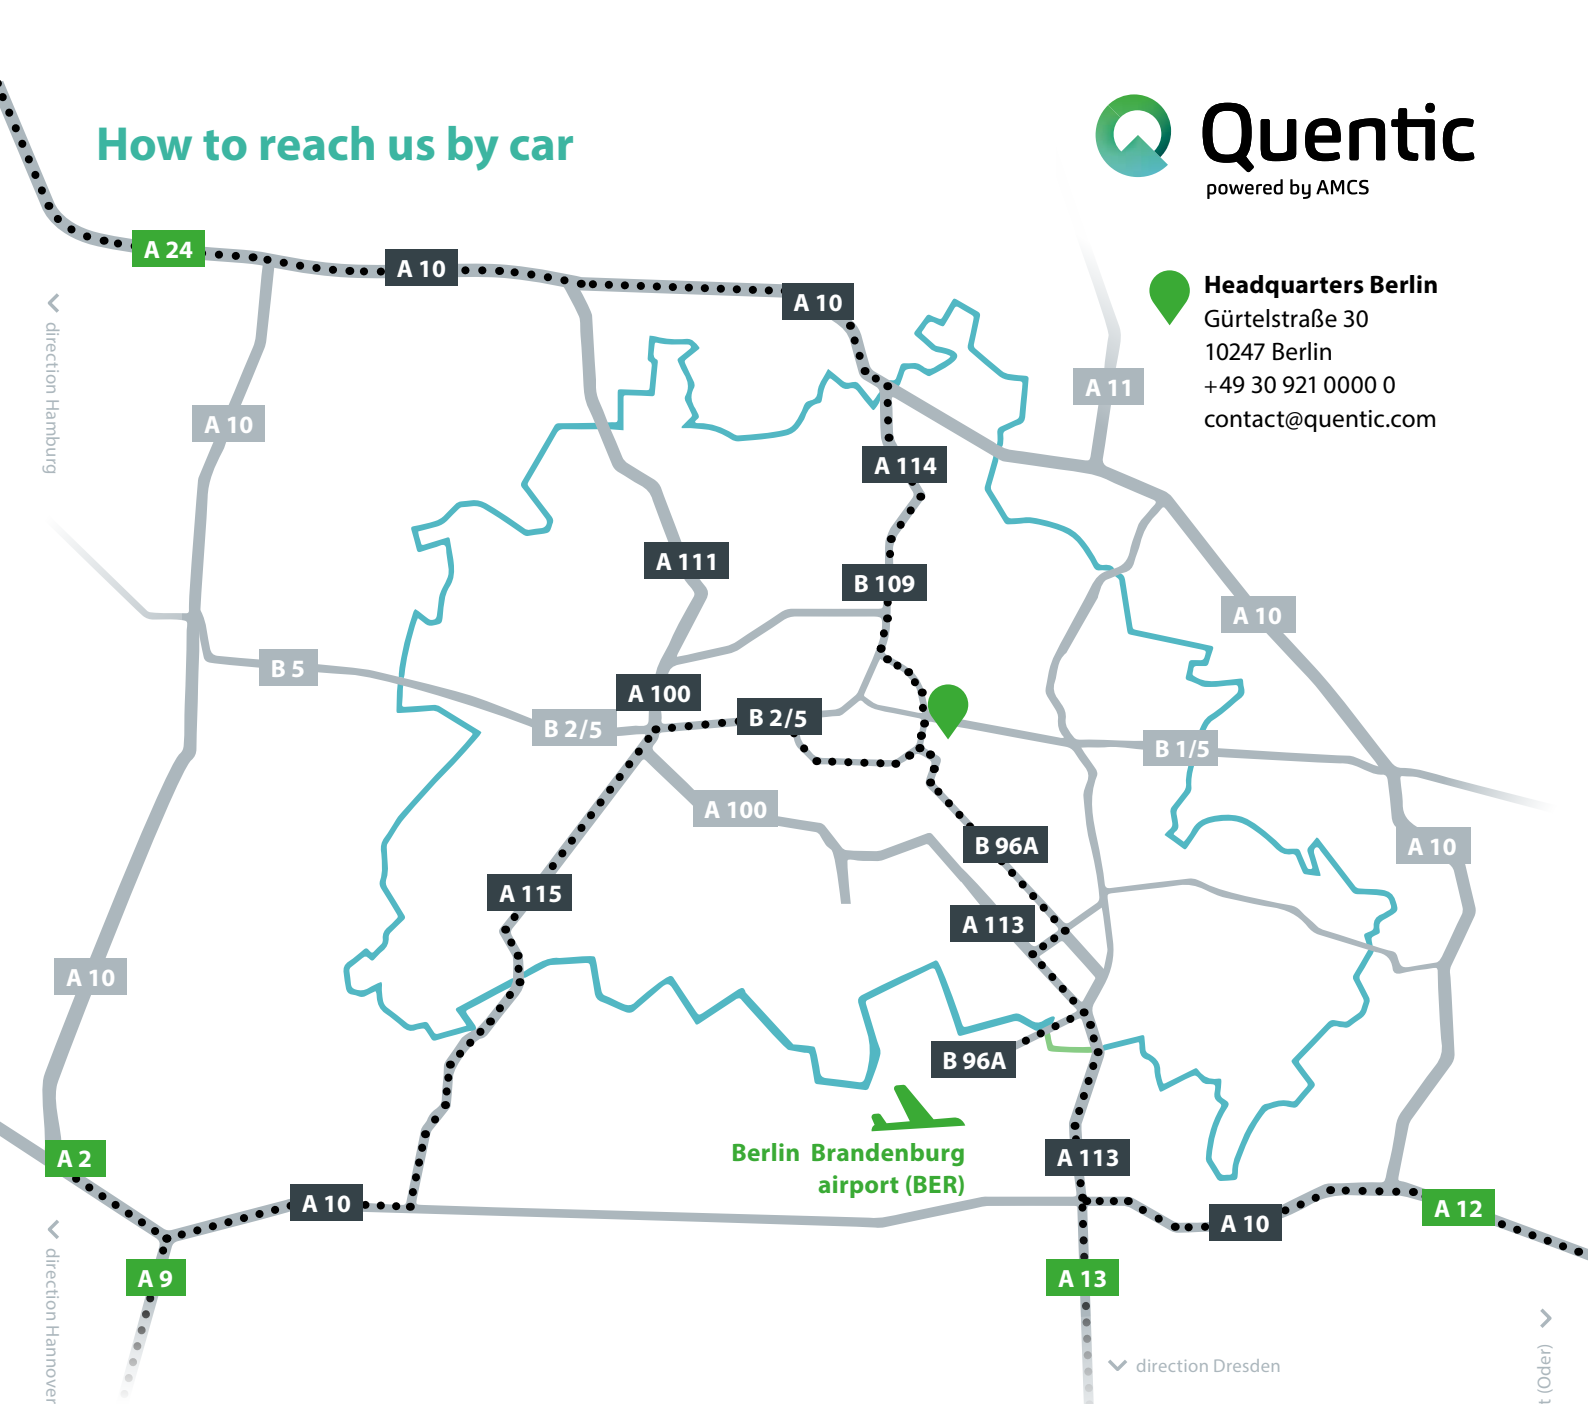

OR: S-Bahn S7 in direction Ahrensfelde to station Ostkreuz

OR: S-Bahn S75 in direction Wartenberg to station Ostkreuz

Walk to Gürtelstraße as described in **direction B**

approx. 25 min/15 min (incl. walk)

How to reach us by car

 **Headquarters Berlin**
Gürtelstraße 30
10247 Berlin
+49 30 921 0000 0
contact@quentic.com

From the A24 take the Berliner Ring A10 in direction Birkenwerder. At Dreieck Pankow onto the A114, continue onto Prenzlauer Promenade and Prenzlauer Allee (B109). Turn left onto Grellstraße, continue onto Storkower Straße. Turn right onto Möllendorffstraße, cross Frankfurter Allee onto Gürtelstraße.

From Berlin city limits approx. 30 min

From the A2/A9 take the Berliner Ring A10 in direction Ludwigsfelde. At Dreieck Nuthetal onto the A115 towards the city. At Dreieck Funkturm onto the A100 in direction Wilmersdorf. Exit Buschkrugallee to the left. Turn left onto Grenzallee, keep going on Dammweg and turn left onto Köpenicker Landstraße. Follow the B96a and take the right-hand turn onto Elsenstr. After crossing the river Spree turn right onto Alt-Stralau and promptly left onto Kynaststraße. Left again onto Boxhagener Str., right onto Neue Bahnhofstraße und continue on Gürtelstraße.

From Berlin city limits 25 min